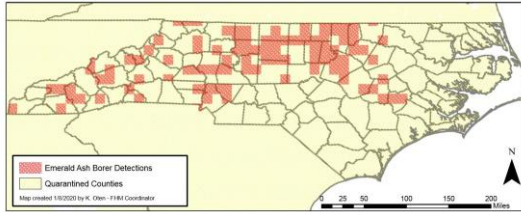

Emerald Ash Borer in North Carolina

[Read more](#)

<https://illinoisurbanwood.org/...NC>
**Program Protects Most-Valued Ash
Trees from EAB**

The North Carolina Forest Service said its Ask Protection Program funded or partially funded the protection of more than 620 of the state's most cherished ash trees in 15 communities and parks in 2018 and 2019.

More Urban Wood News & Info

[Sculptor Adds Urban Wood to Her Palette](#)

[New Sculptures Breathe Fresh Life into Dying Trees](#)

[Urban Wood Use Guide Is Chock-Full of Resources](#)

[Alabama Sawyer Fills Big Order for Gulf State Park Eatery](#)

[How to Get Your Urban Wood Business Featured](#)

Rich Christianson, Editor & Publisher
IllinoisUrbanWood.org

If you want to unsubscribe, [click here](#).