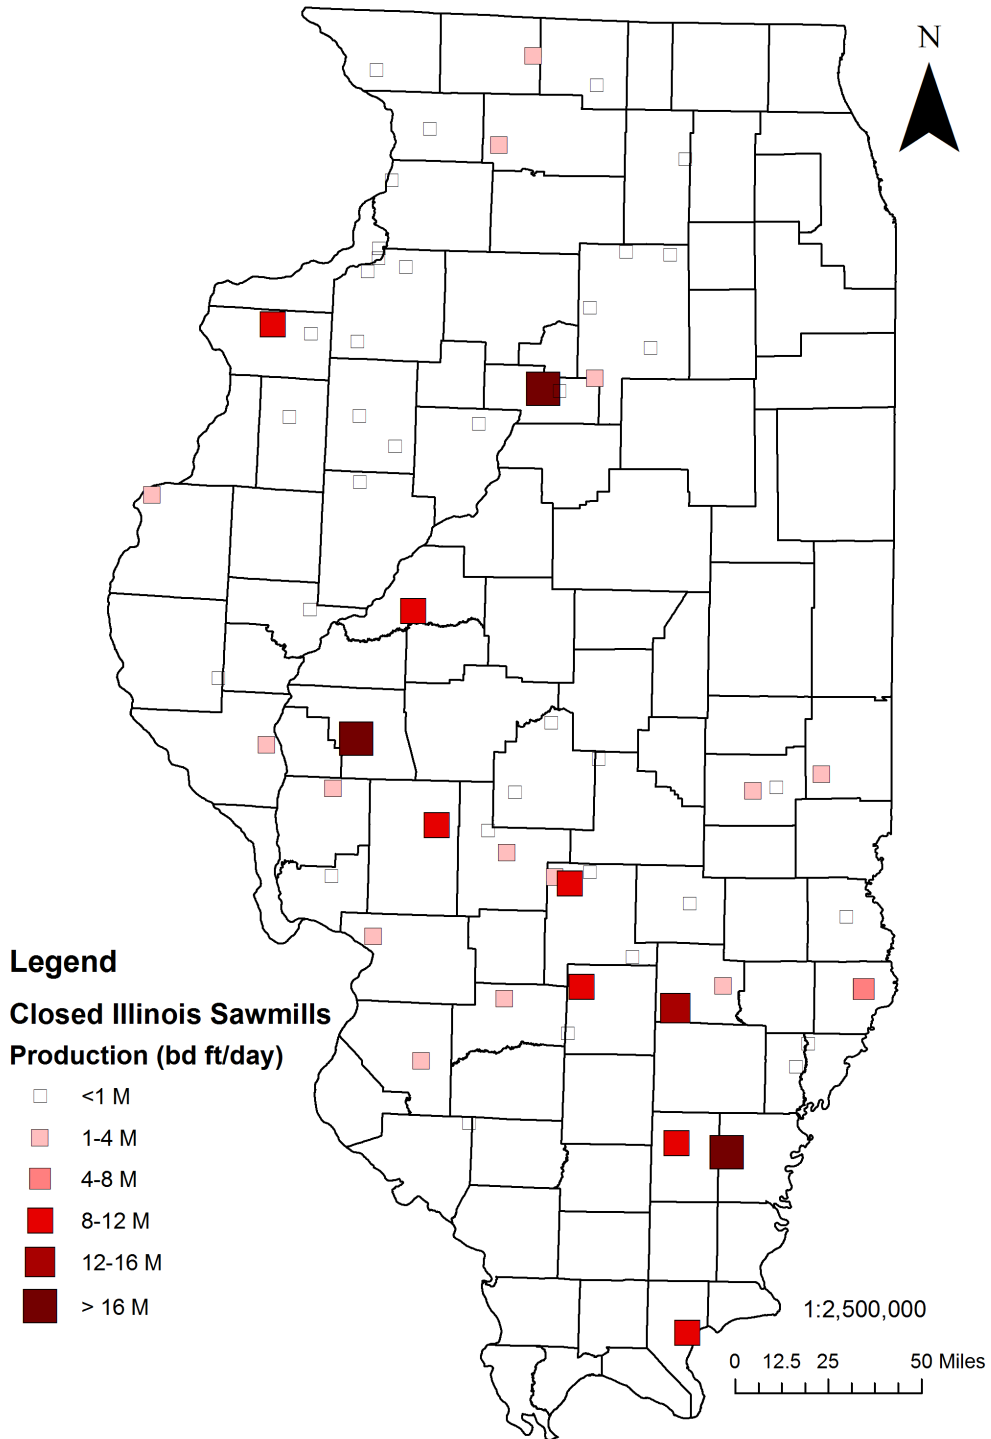

Since the directory was last published in 2005, 75 sawmills (nearly 50%) have closed across the state. Eleven of these sawmills had a production of greater than 8,000 bd ft/ day, while the remaining sawmills were smaller in size (Figure 2). Eighteen sawmills are currently idle, all of which historically produced less 4,000 bd ft/ day. Many of the closed or idle sawmills cited retirement, lack of business, or state of the economy as reasons for closing (even temporarily).

** Sawmills that are currently idle

2016 Illinois Sawmill Directory

Figure 1. Statewide depiction of currently open Illinois sawmills by size. Only mills of known size and location are displayed. The starred location is an established log yard that collects logs in Illinois and processes them in Missouri.

2016 Illinois Sawmill Directory

Figure 2. Statewide depiction of Illinois sawmills by size that have closed since 2005. Only mills of known size and location are displayed.

2016 Illinois Sawmill Directory