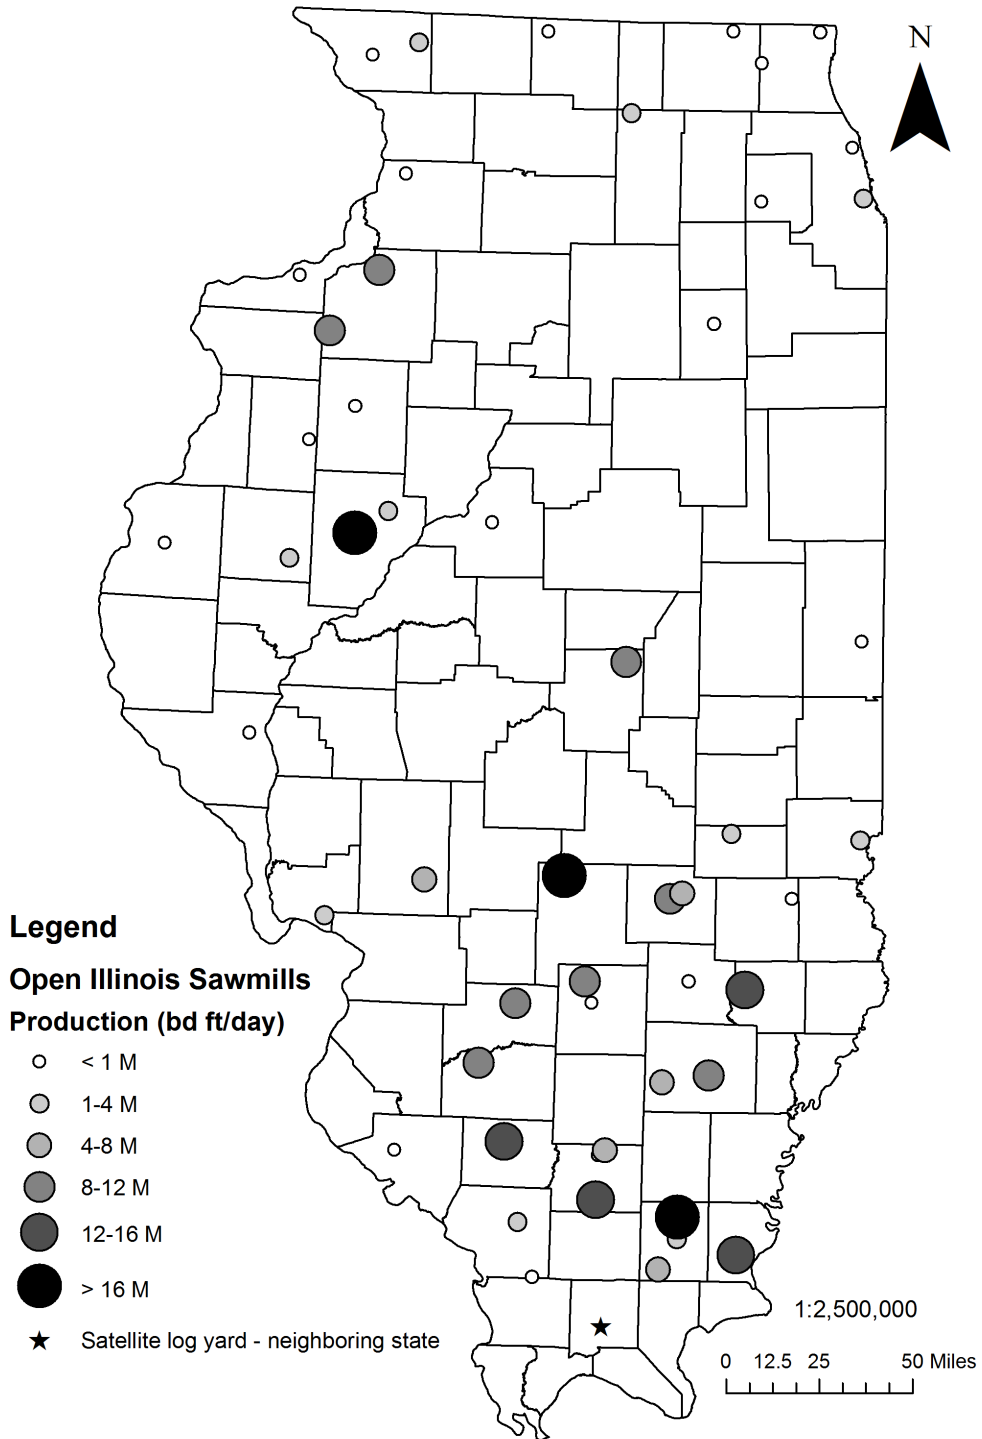

Since the directory was last published in 2005, 75 sawmills (nearly 50%) have closed across the state. Eleven of these sawmills had a production of greater than 8,000 bd ft/ day, while the remaining sawmills were smaller in size (Figure 2). Eighteen sawmills are currently idle, all of which historically produced less 4,000 bd ft/ day. Many of the closed or idle sawmills cited retirement, lack of business, or state of the economy as reasons for closing (even temporarily).

** Sawmills that are currently idle

2016 Illinois Sawmill Directory

Figure 1. Statewide depiction of currently open Illinois sawmills by size. Only mills of known size and location are displayed. The starred location is an established log yard that collects logs in Illinois and processes them in Missouri.

2016 Illinois Sawmill Directory

Figure 2. Statewide depiction of Illinois sawmills by size that have closed since 2005. Only mills of known size and location are displayed.

2016 Illinois Sawmill Directory